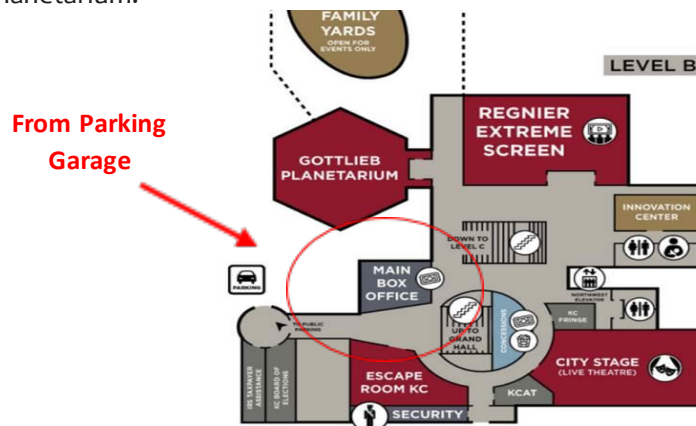

At 9:45 AM, meet at the Main Box Office on Level B of Union Station right inside the parking garage by the Gottlieb Planetarium.