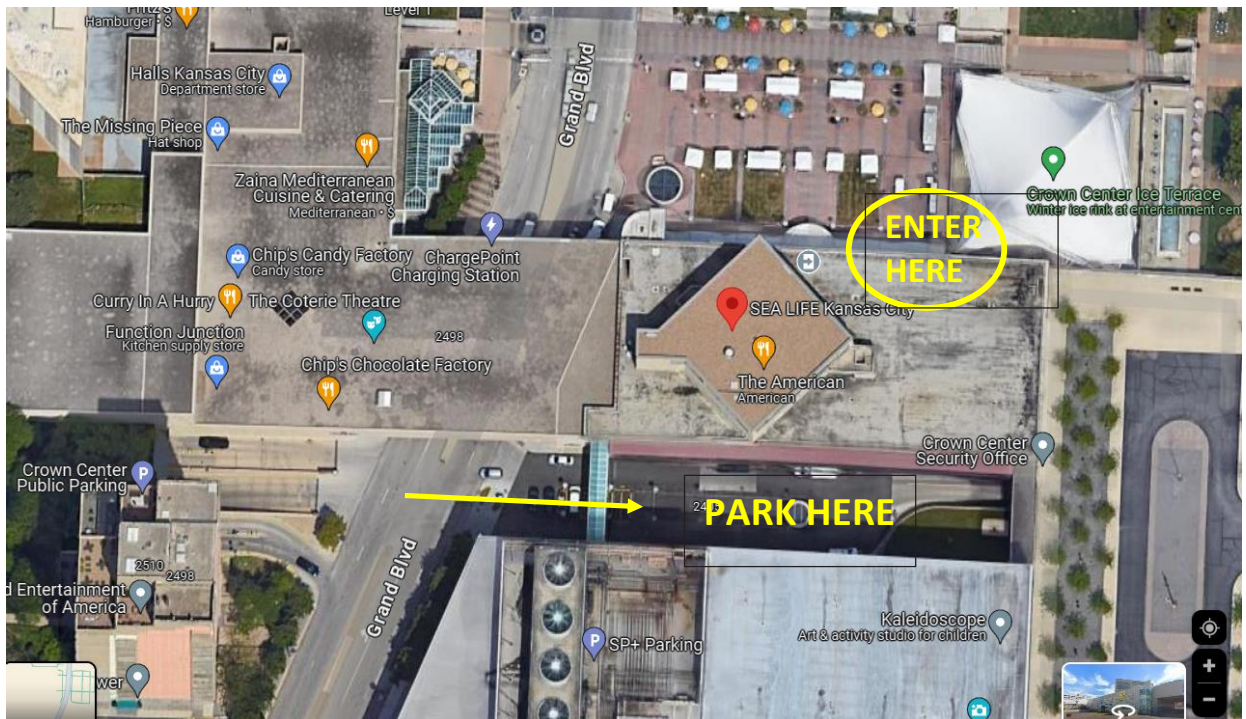

- **Sea Life Aquarium @ Crown Center**

Friday, December 29, 2023 – 9:45 AM – 12:00 PM

<https://www.visitsealife.com/kansas-city/>

For those that would like to carpool or caravan down to Crown Center, please meet in the main parking lot at Midtown Baptist Temple at 9:15 AM.

SEA LIFE Kansas City
2475 Grand Blvd.
Kansas City, MO 64108

Park in the Crown Center parking garage on the east side of Grand Blvd (just south of Sea Life) - indicated in map below. Parking is free with ticket validation. At 9:45 AM, meet inside at Sea Life ticket office.