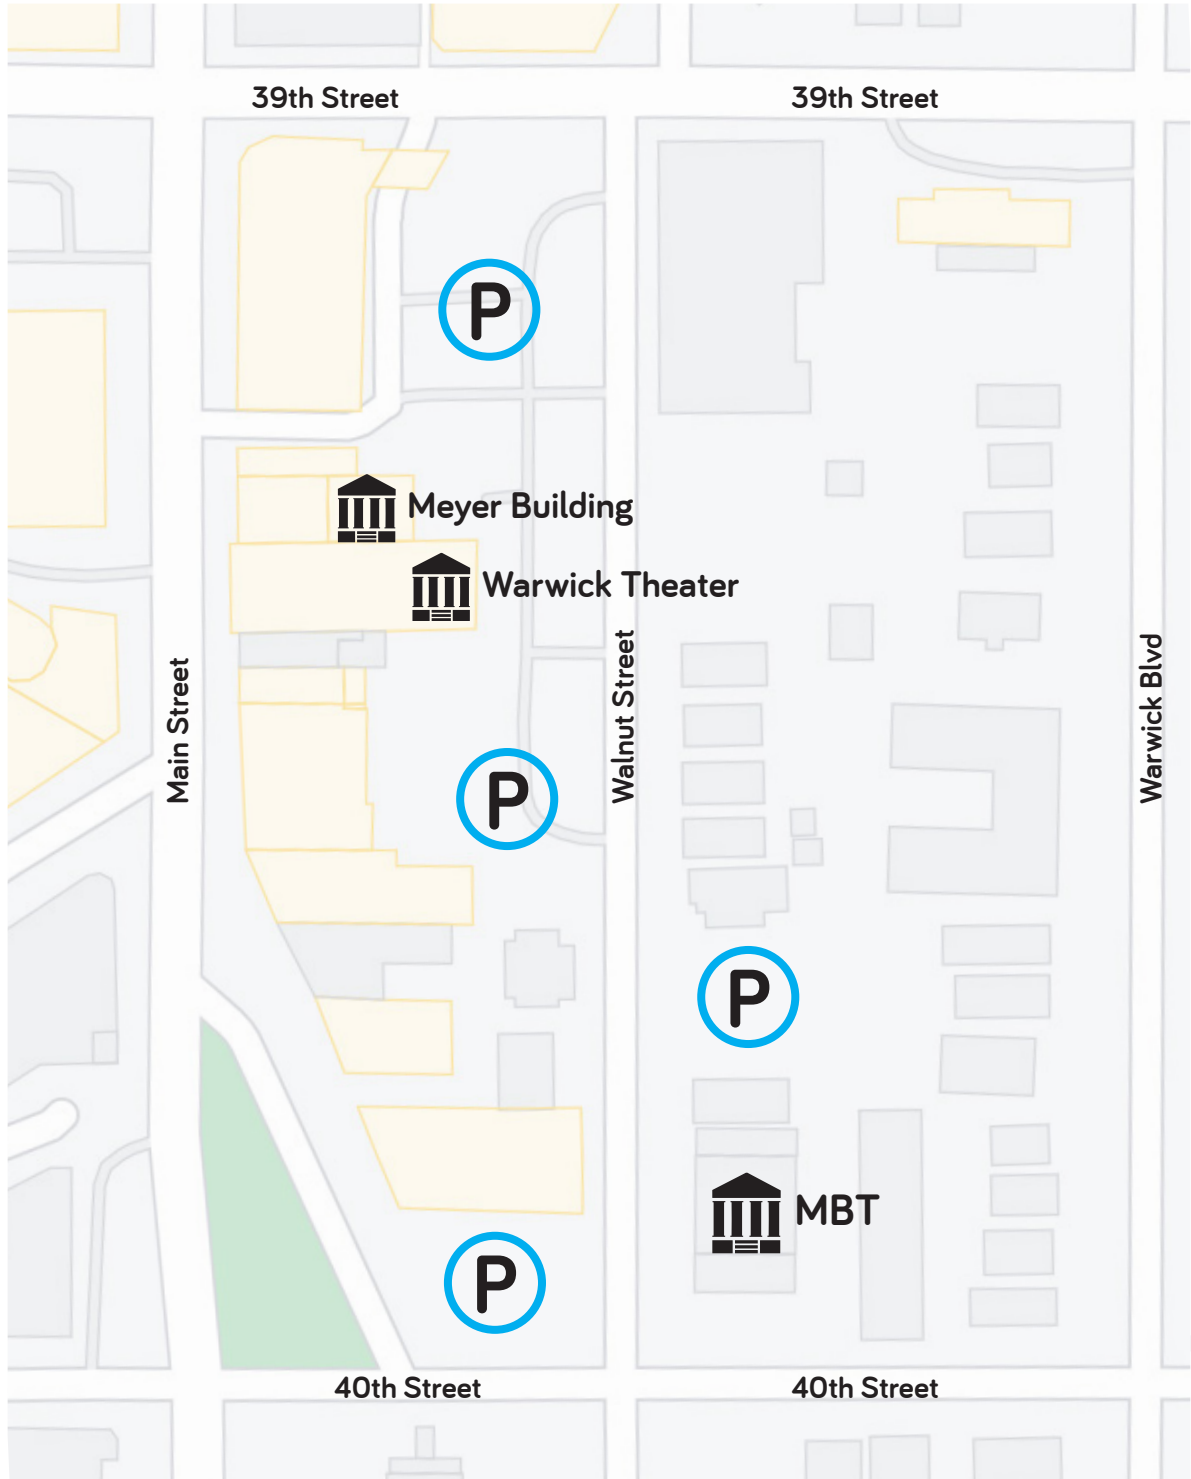

Annex Building

Morning Breakout Locations:

- Evangelistic Bible Studies - Explorers/PreK Room
- Evangelistic Bible Studies (Part 2) - Sanctuary
- Building Bridges with Muslims - Boiler Room
- Missions Prep - Lower Meyer East
- Reaching Internationals - Annex West
- Finishing Strong - Annex East
- Women in Missions - Lower Meyer West
- Youth Track - Warwick Theater

MAP OF THE BLOCK

Mission Focus 2024 Play Dates

- Science City @ Union Station

Thursday, December 28, 2023 - 9:45 AM – 12:00 PM

<https://sciencecity.unionstation.org/>

For those that would like to carpool or caravan down to Union Station, please meet in the main parking lot at Midtown Baptist Temple at 9:15 AM.