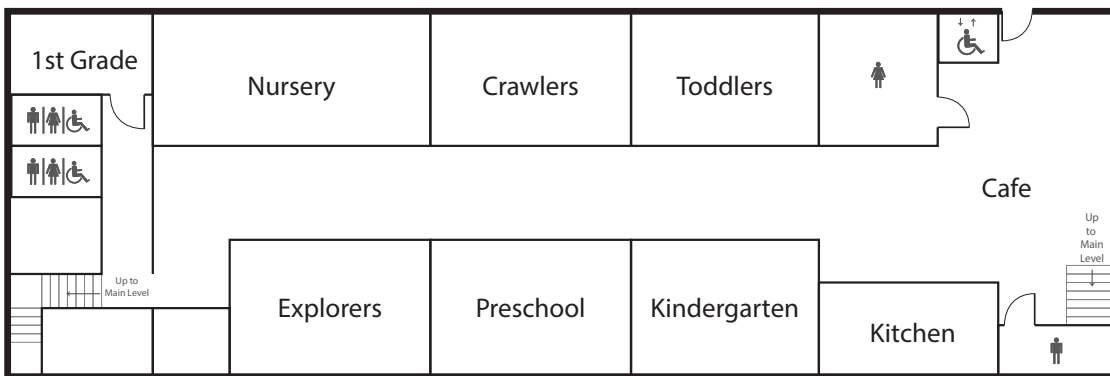

DEC 30 1-3 pm

Coffee and Tea

5446 Harrison St Apt 2
Kansas City, MO 64110

Contact - Rylee Wildasin
(913) 353-2119

MAP OF THE BUILDING

Upper Level

Main Level

Lower Level

Annex Building

Morning Breakout Locations:

- Evangelistic Bible Studies - Explorers/PreK Room
- Evangelistic Bible Studies (Part 2) - Sanctuary
- Building Bridges with Muslims - Boiler Room
- Missions Prep - Lower Meyer East
- Reaching Internationals - Annex West
- Finishing Strong - Annex East
- Women in Missions - Lower Meyer West
- Youth Track - Warwick Theater