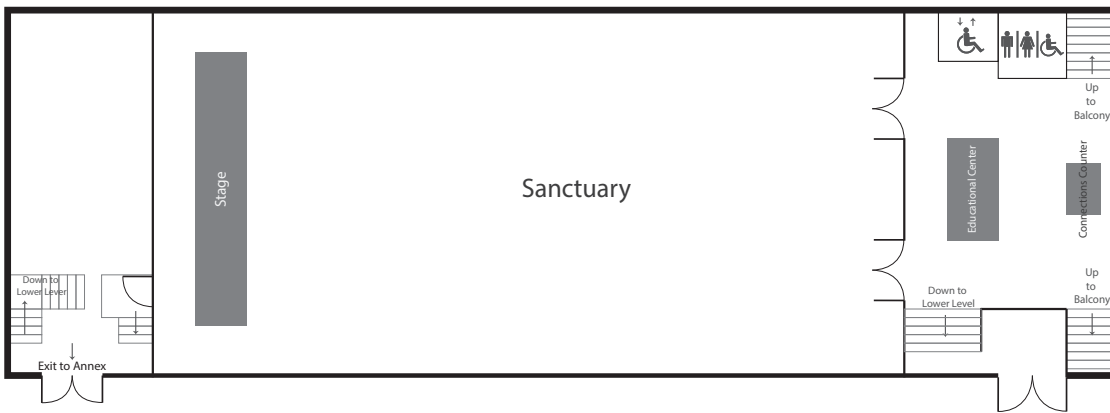

MAP OF THE BUILDING

Main Level

Morning Breakout Locations:

- Evangelistic Bible Studies - Explorers/PreK Room
- Evangelistic Bible Studies (Part 2) - Sanctuary
- Building Bridges with Muslims - Boiler Room
- Missions Prep - Lower Meyer East
- Reaching Internationals - Annex West
- Finishing Strong - Annex East
- Women in Missions - Lower Meyer West
- Youth Track - Warwick Theater